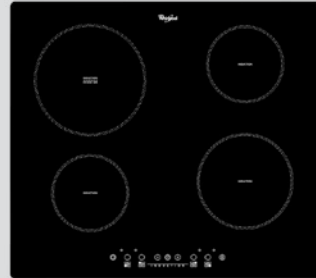

75cm  
5 Gas Burners  
Stainless Steel

Stock availability for models to be confirmed prior to order.

**Hob**  
**AKM9010**

60cm  
4 Electric Glass Top  
Colour: Black

**Hob**  
**ACM802**

60cm  
4 Induction  
Glass Ceramic  
Colour: Black

**Hob**  
**GOA6423**

60cm  
4 Gas Glass Top  
Colour: Black

**Hob**  
**GOA9523**

90cm  
5 Gas Glass Top  
Colour: Black

Stock availability for models to be confirmed prior to order.