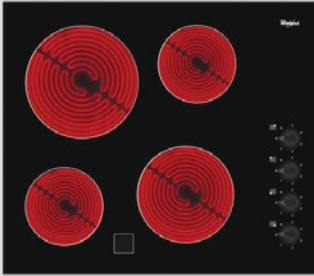

**Hood Chimney**  
**AKR759/1IX**

90cm  
Wall Mounted  
Stainless Steel

**Hood Chimney**  
**WHFG94LMX**

90cm  
Wall Mounted  
Stainless Steel

**Hob**  
**GMA6422**

60cm  
5 Gas Burners  
Stainless Steel

**Hob**  
**GMA7522IX**

75cm  
5 Gas Burners  
Stainless Steel

Stock availability for models to be confirmed prior to order.

**Hob**  
**AKM9010**

60cm  
4 Electric Glass Top  
Colour: Black

**Hob**  
**ACM802**

60cm  
4 Induction  
Glass Ceramic  
Colour: Black

**Hob**  
**GOA6423**

60cm  
4 Gas Glass Top  
Colour: Black

**Hob**  
**GOA9523**

90cm  
5 Gas Glass Top  
Colour: Black

Stock availability for models to be confirmed prior to order.