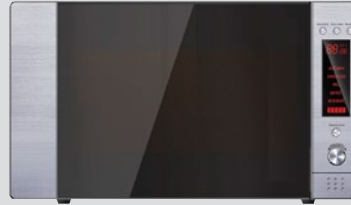

Microwave MJF31GDCX

Capacity: 31L
Easi-Tronic Microwave
with Grill
Convection
Stainless Steel
Power Output: 900W