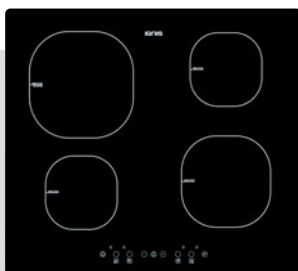

60cm  
Multifunction

**1 YEAR**  
WARRANTY

**Built-in Oven**  
**AKS185IX**

Multifunction

**1 YEAR**  
WARRANTY

**Hob**  
**AKS818**

Induction Hob  
4 Induction Plates  
Front Control Panel  
Glass Surface Material  
Colour: Black

**Hob**  
**AKL710IX**

Mechanical  
4 Gas Burners  
Lateral Control Panel  
Inox

Stock availability for models to be confirmed prior to order.